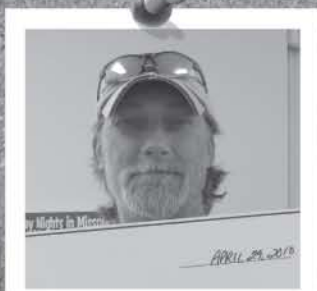

Kasey Ebling of St. Joseph won $50,000 on "Crossword." She bought the ticket at City Star II, 2130 Frederick, in St. Joseph.

Lottery Promotion Takes Players Out to the Ball Game

The Missouri Lottery is heeding the call to "Take Me out to the Ball Game" – literally – with the "Catch the *Cardinals*^{TM}" promotion running through July 13!

Don't miss out on your chance to win premium pastime prizes including *Cardinals*® season tickets, *MLB*® *All-Star Game*® packages, use of a stadium party room suite at *Busch Stadium*^{TM}, *Cardinals*® road trip excursions and VIP packages, as well as exclusive Officially Licensed by *MLB Properties Cardinals*® merchandise prize packs. There's still time to get in on the action, as the final two drawing deadlines are approaching!